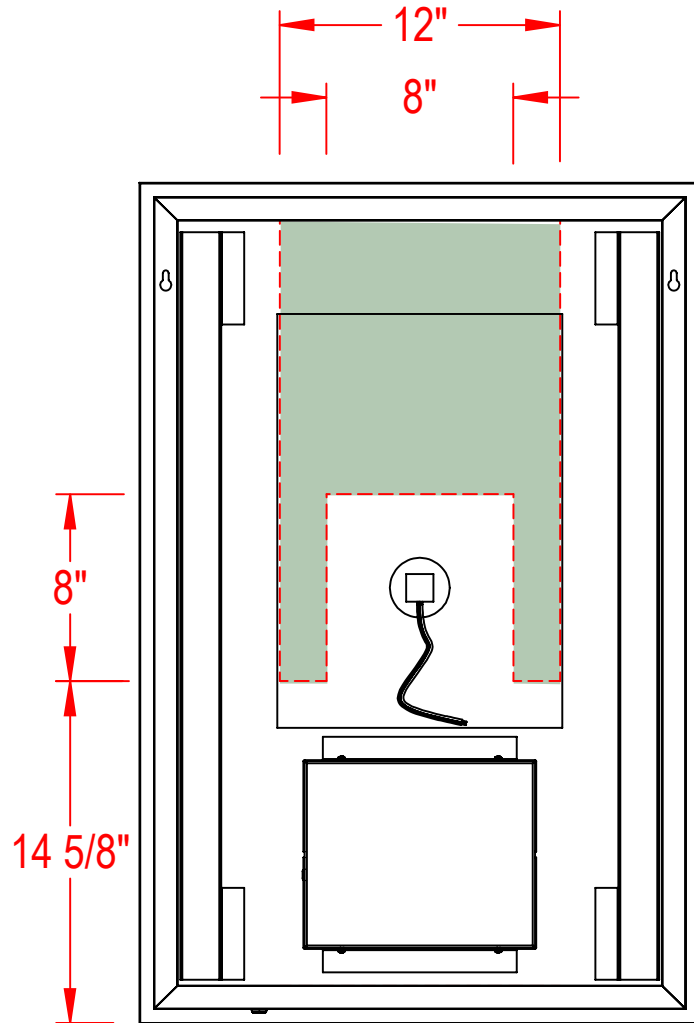

Model : Sunrise | MSU2436

BACK OF THE MIRROR

Zone 1 - Recommended zone for electrical box location reachable with 30" long main line wire.

Zone 2 - Not recommended zone