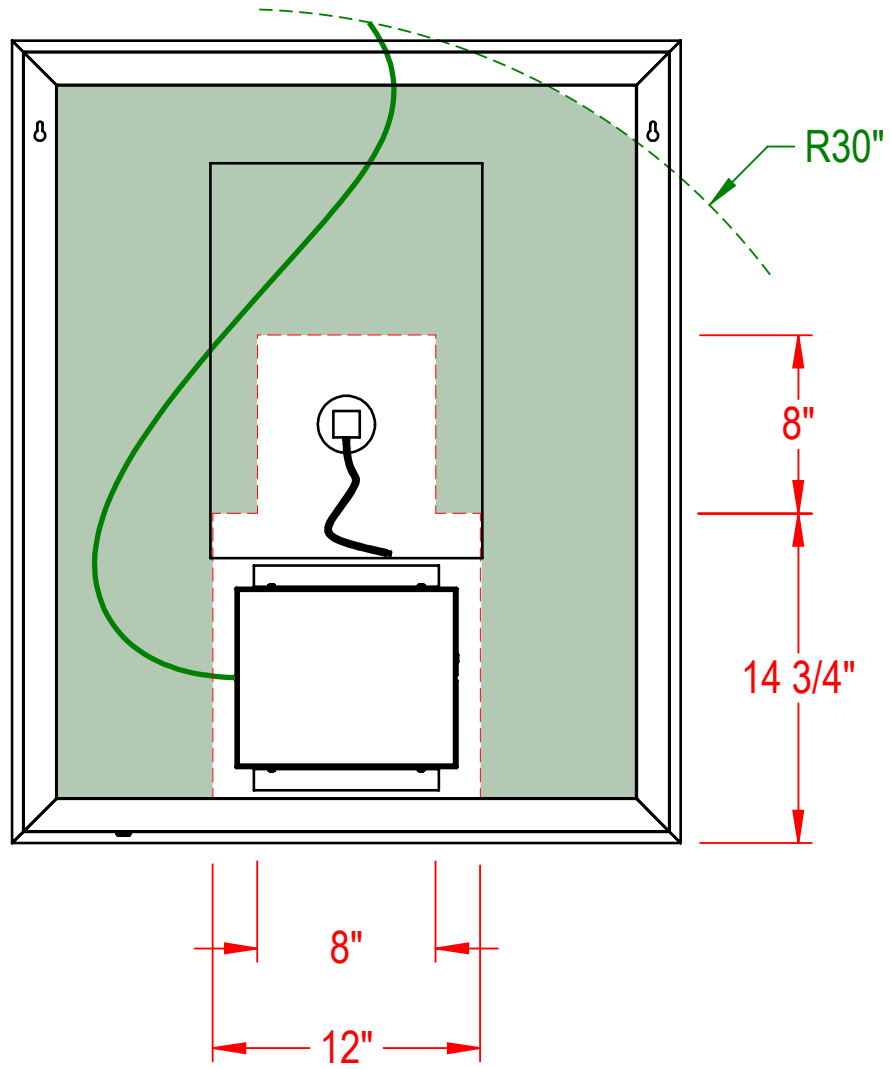

Model : Halo | MHA3036

**BACK OF THE MIRROR**

-  **Zone 1 - Recommended zone for electrical box location reachable with 30" long main line wire.**
-  **Zone 2 - Not recommended zone**