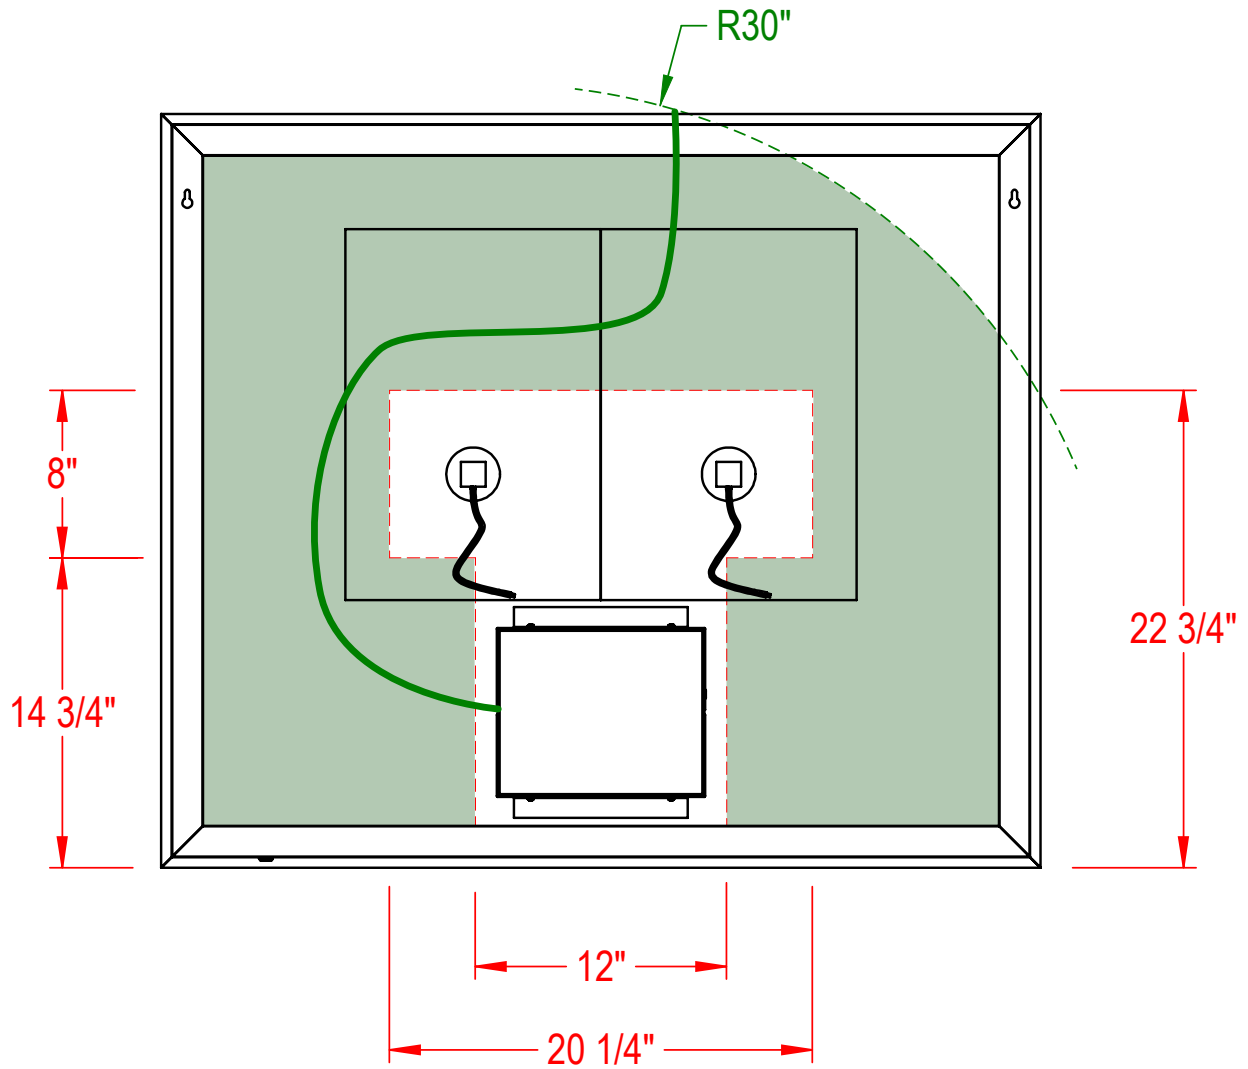

Model : Halo | MHA4236

BACK OF THE MIRROR

- Zone 1 - Recommended zone for electrical box location reachable with 30" long main line wire.**
- Zone 2 - Not recommended zone**