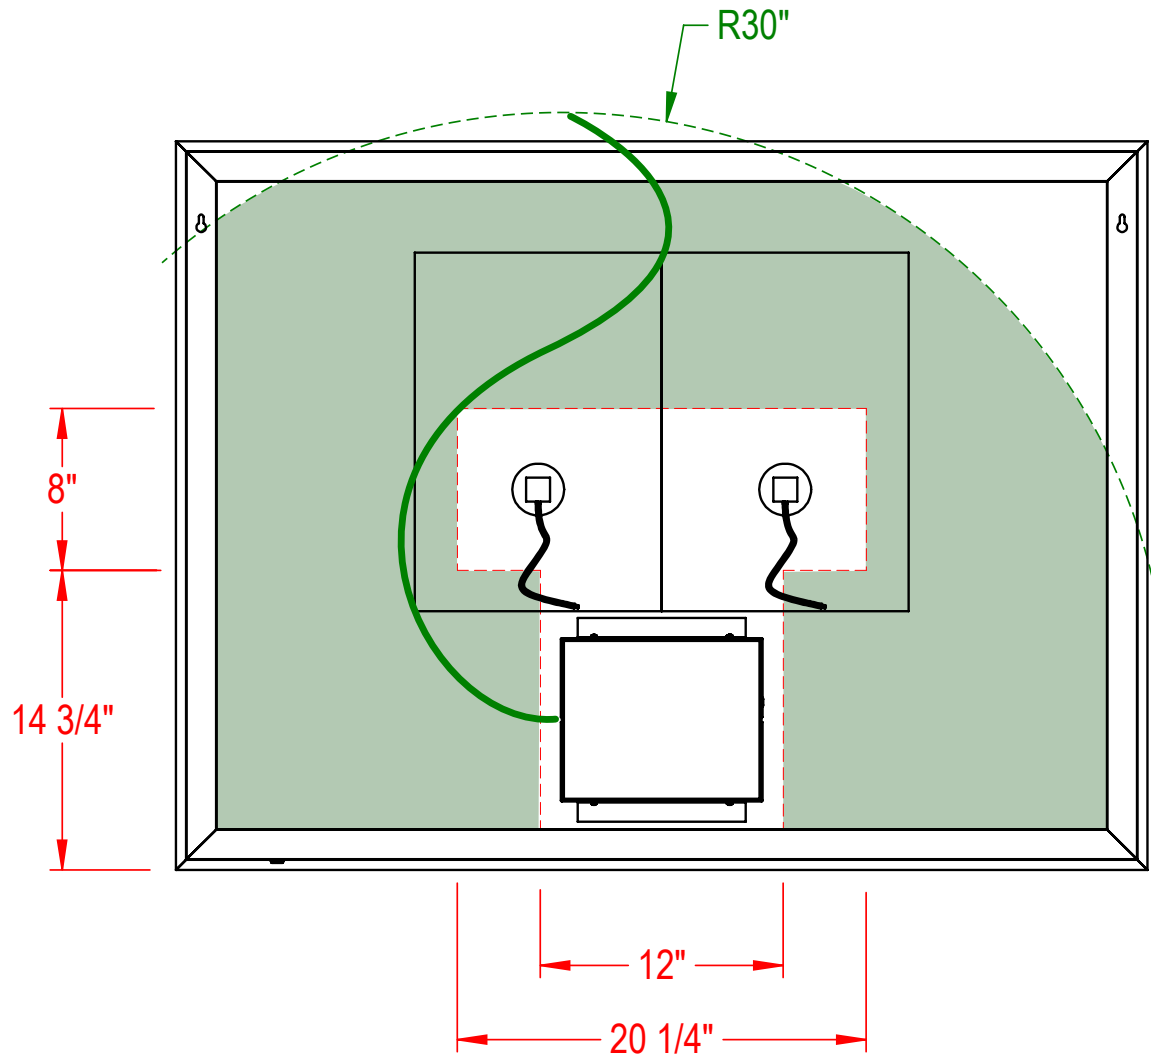

Model : Halo | MHA4836

**BACK OF THE MIRROR**

-  **Zone 1 - Recommended zone for electrical box location reachable with 30" long main line wire.**
-  **Zone 2 - Not recommended zone**