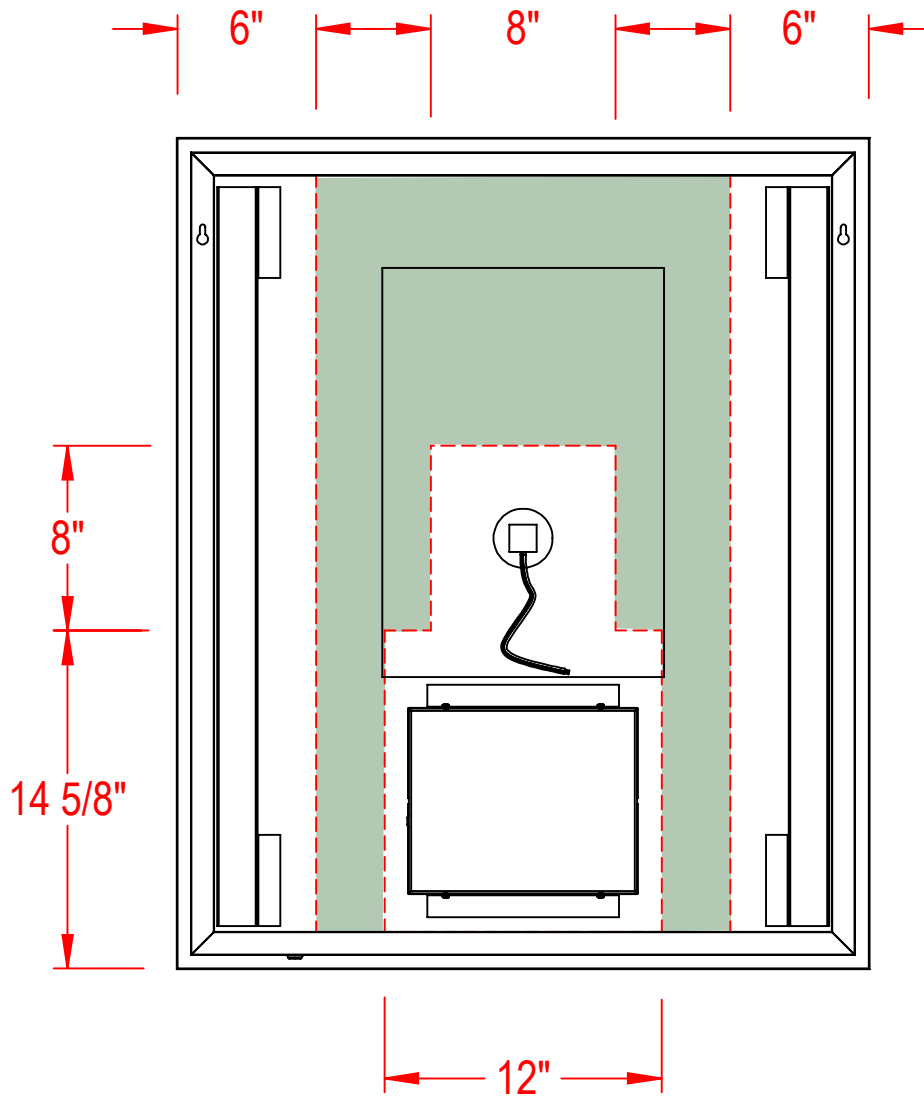

Model : Sunrise | MSU3036

BACK OF THE MIRROR

-  **Zone 1 - Recommended zone for electrical box location reachable with 30" long main line wire.**
-  **Zone 2 - Not recommended zone**