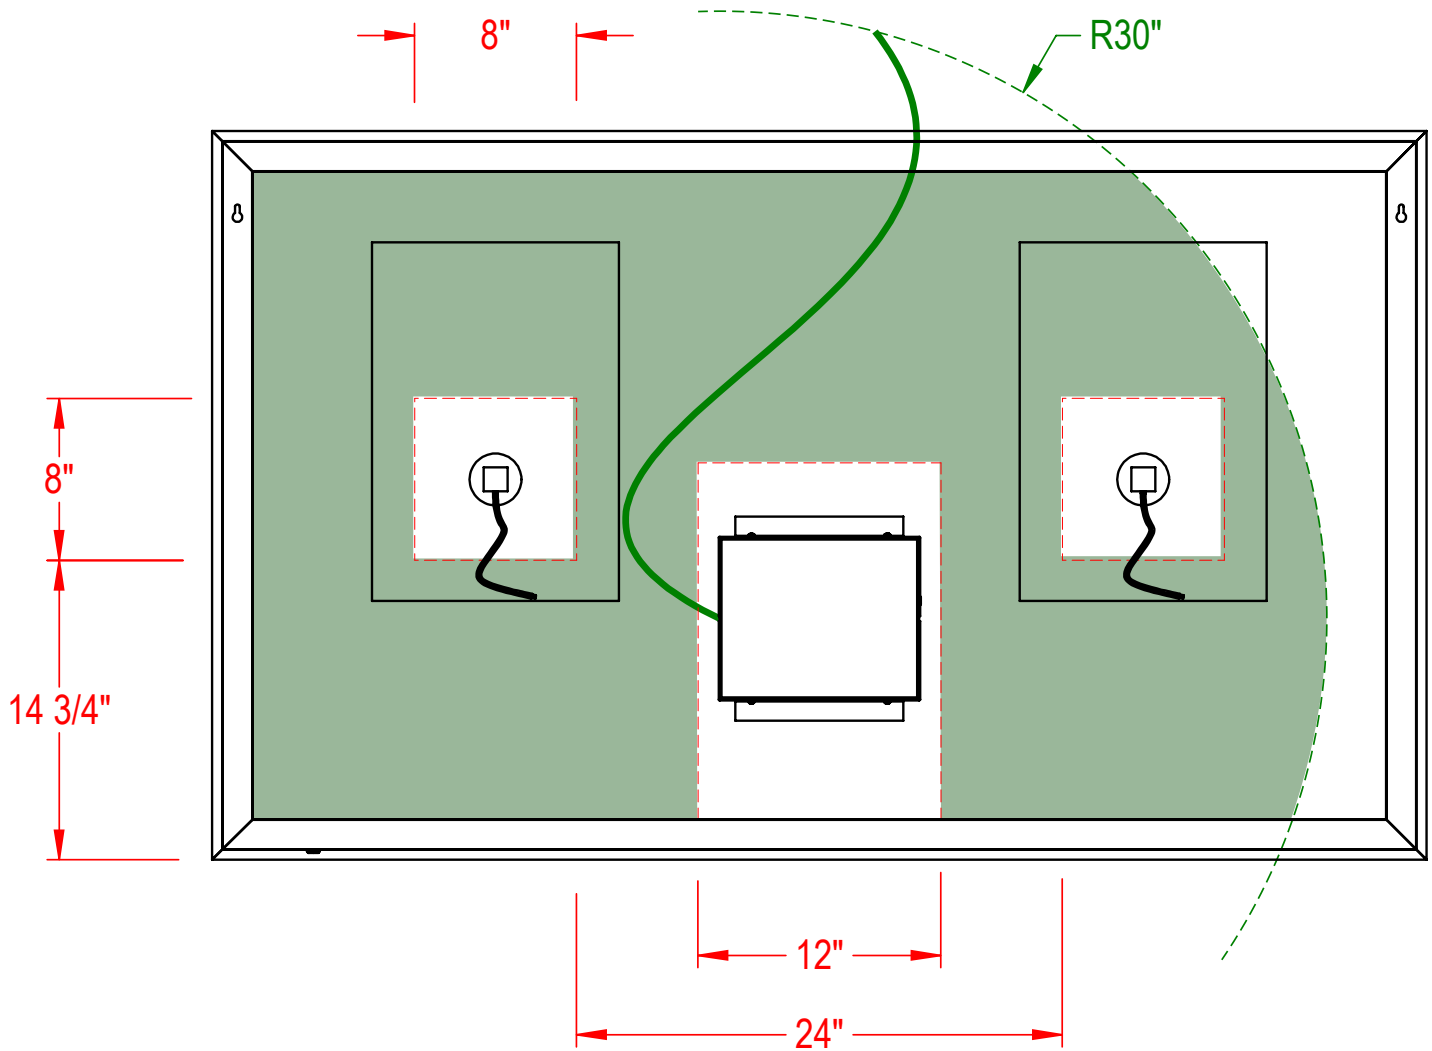

Model : Halo | MHA6036

BACK OF THE MIRROR

- Zone 1 - Recommended zone for electrical box location reachable with 30" long main line wire.**
- Zone 2 - Not recommended zone**