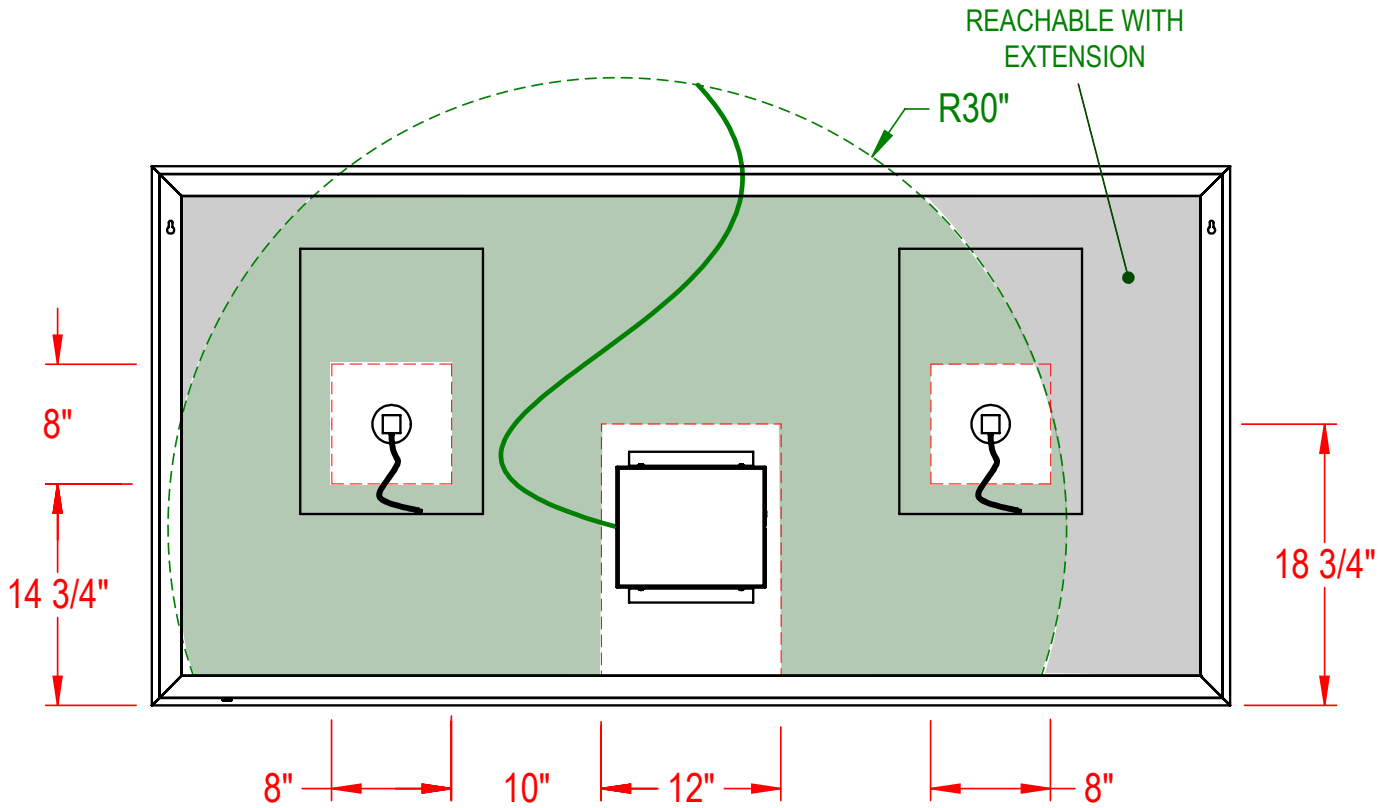

**Model : Halo | MHA7236**

**BACK OF THE MIRROR**

-  **Zone 1 - Recommended zone for electrical box location reachable with 30" long main line wire.**
-  **Zone 2 - Not recommended zone**