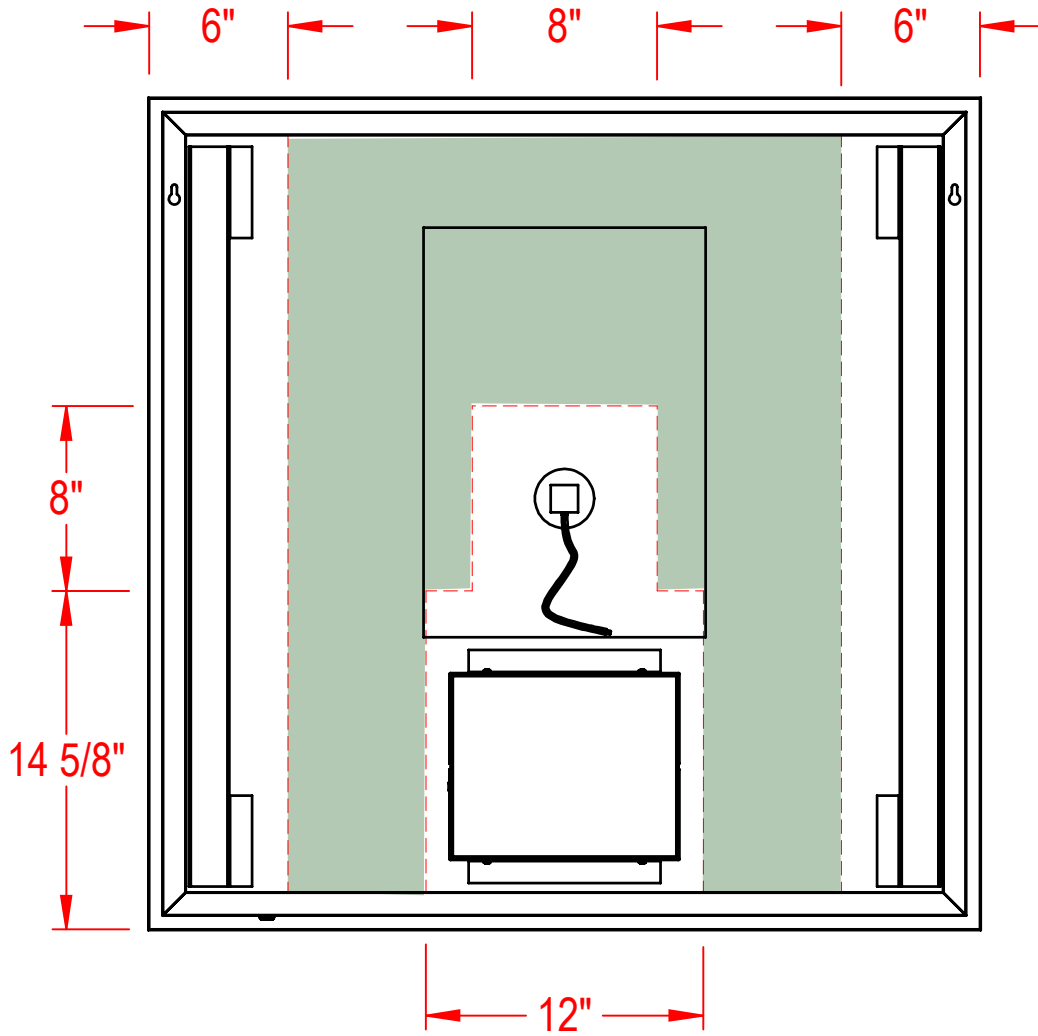

Model : Sunrise | MSU3636

BACK OF THE MIRROR

-  **Zone 1 - Recommended zone for electrical box location reachable with 30" long main line wire.**
-  **Zone 2 - Not recommended zone**