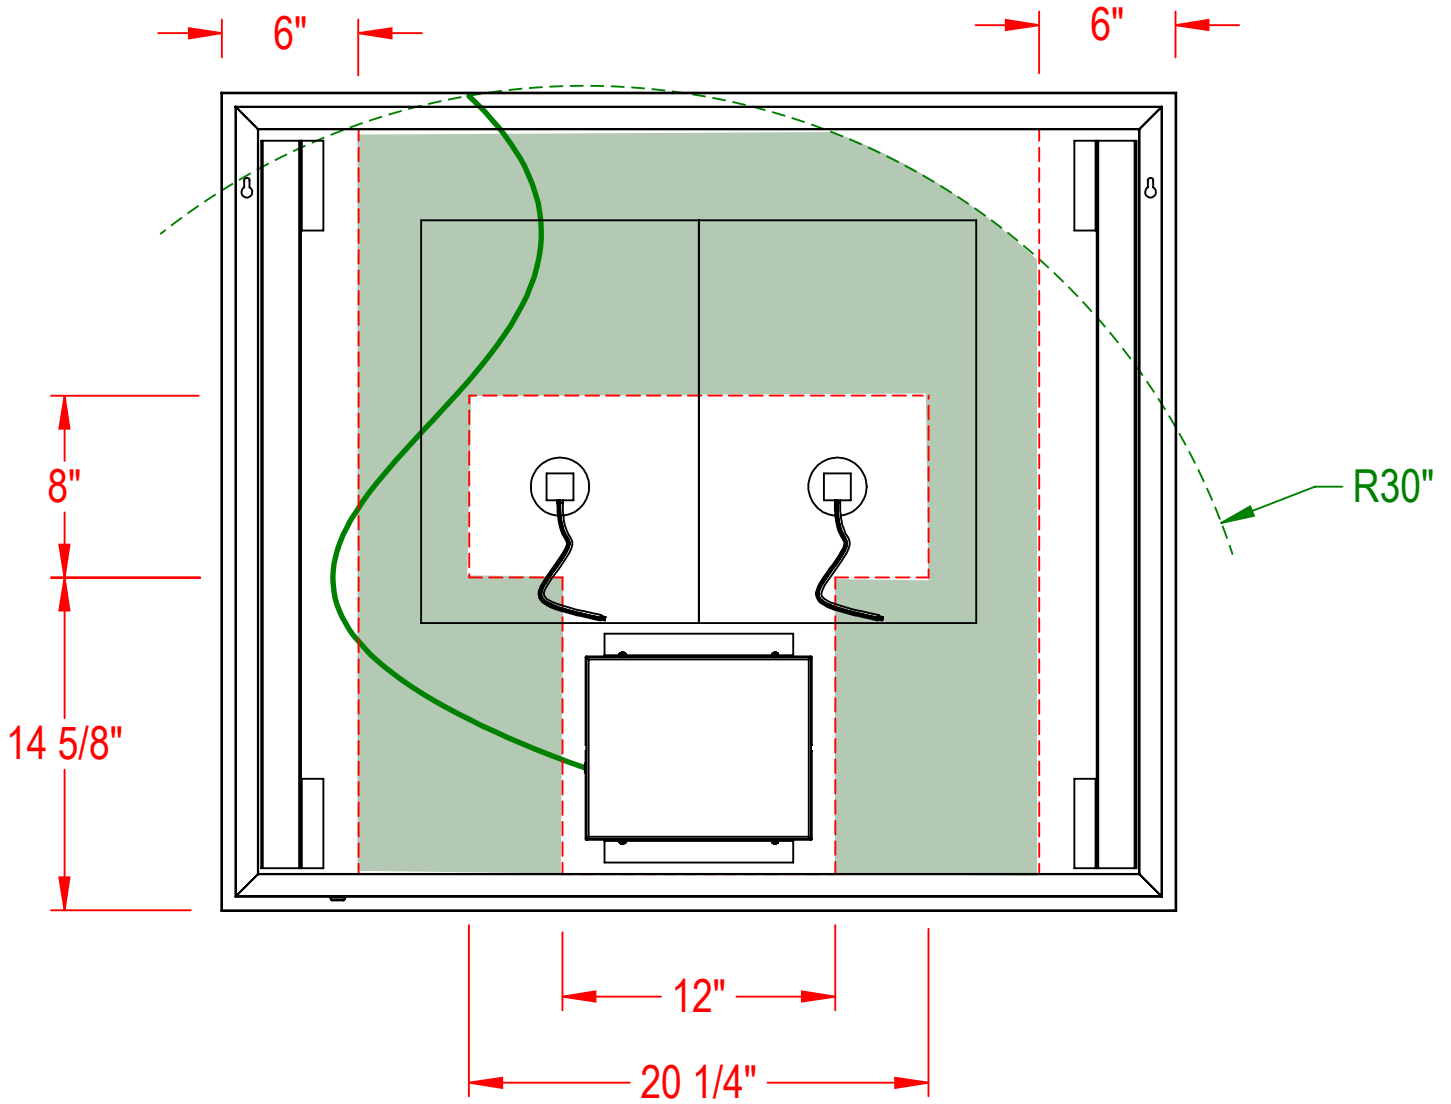

Model : Sunrise | MSU4236

BACK OF THE MIRROR

- Zone 1 - Recommended zone for electrical box location reachable with 30" long main line wire.**
- Zone 2 - Not recommended zone**