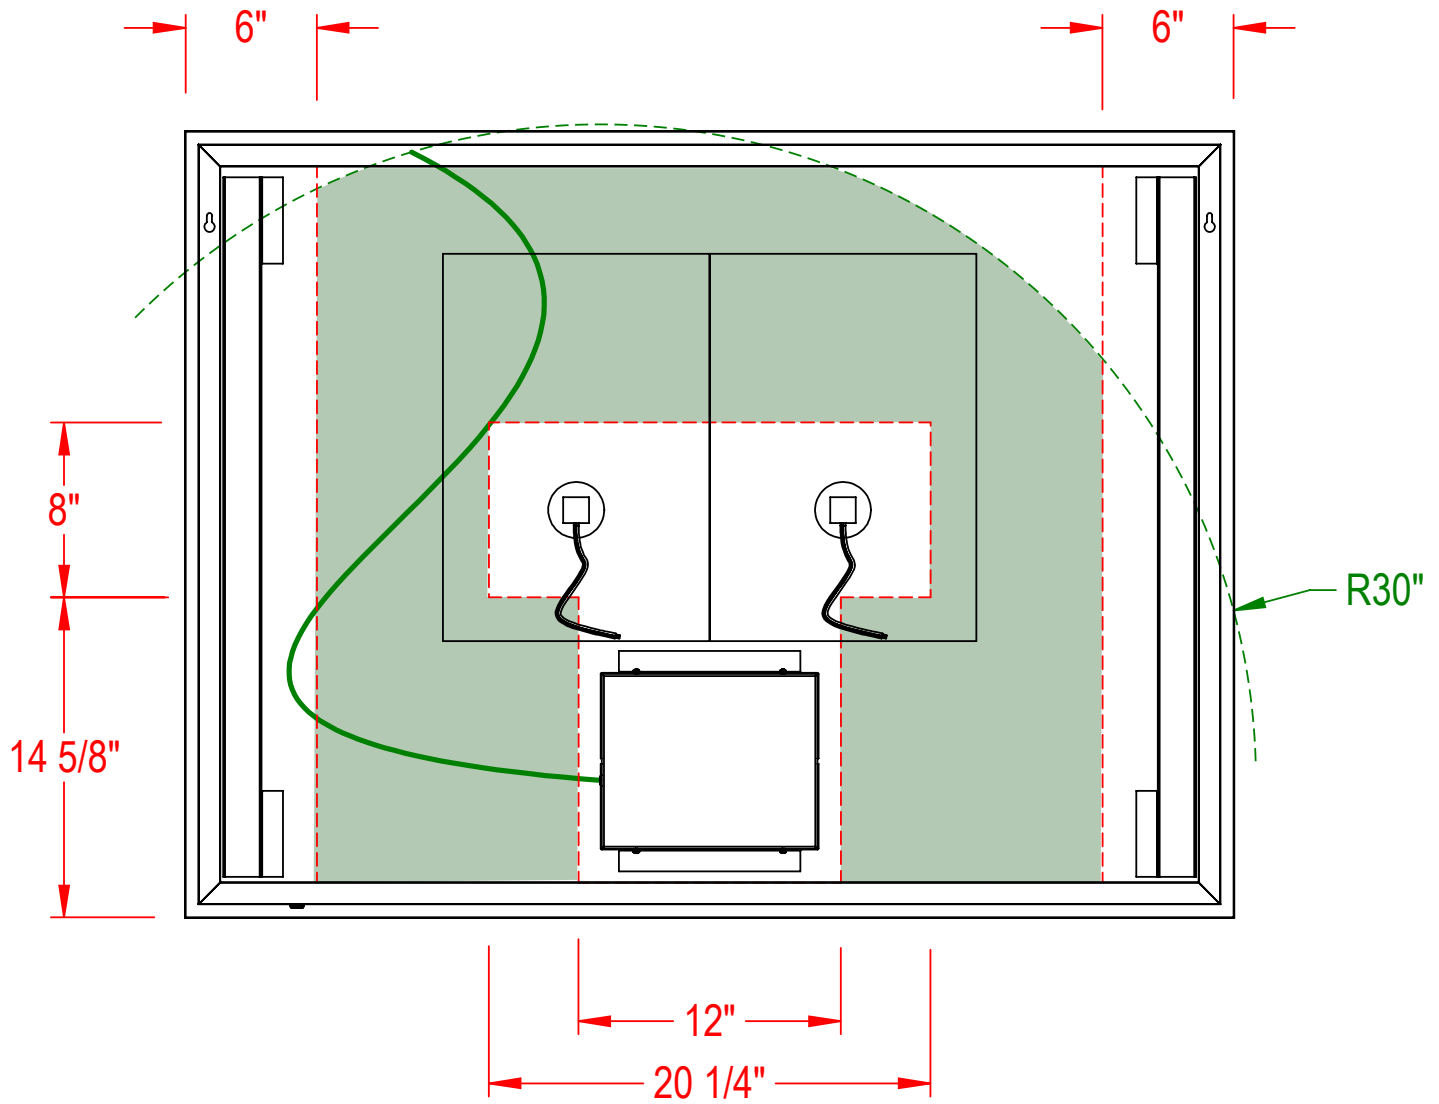

**Model : Sunrise | MSU4836**

**BACK OF THE MIRROR**

- Zone 1 - Recommended zone for electrical box location reachable with 30" long main line wire.**
- Zone 2 - Not recommended zone**