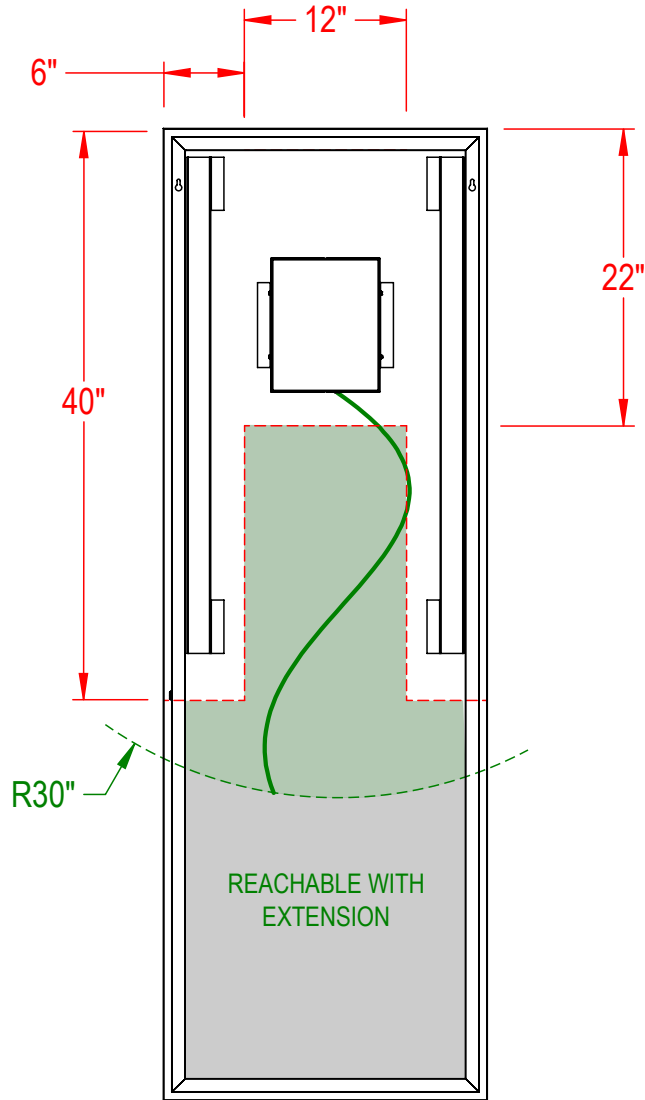

Model : Sunrise | MSU2472

BACK OF THE MIRROR

-  **Zone 1 - Recommended zone for electrical box location reachable with 30" long main line wire.**
-  **Zone 2 - Not recommended zone**