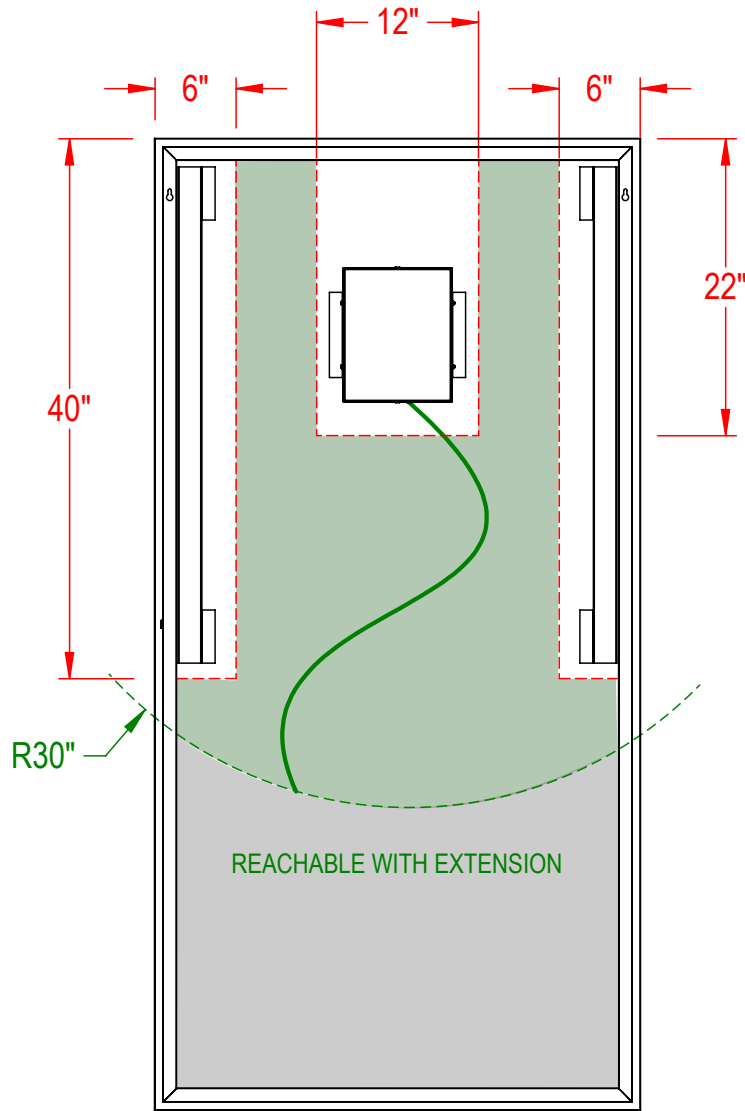

Model : Sunrise | MSU3672

BACK OF THE MIRROR

-  Zone 1 - Recommended zone for electrical box location reachable with 30" long main line wire.
-  Zone 2 - Not recommended zone